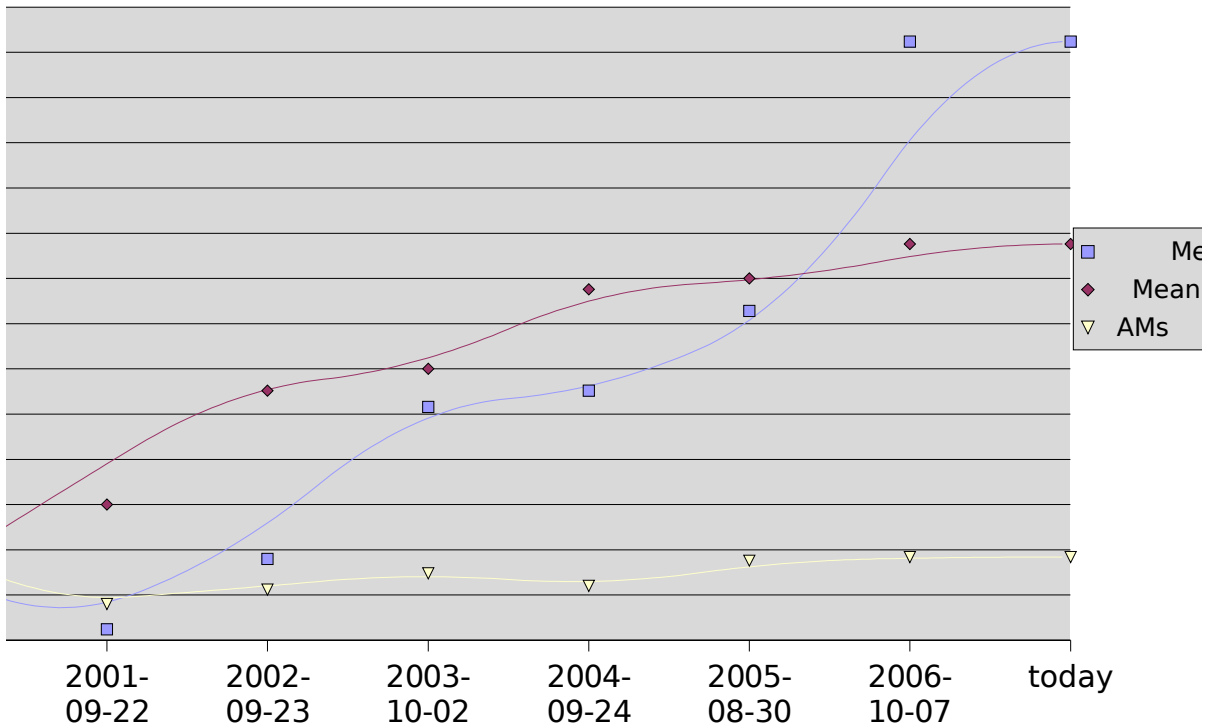

Waits+AMs against Date, Autumns Onl